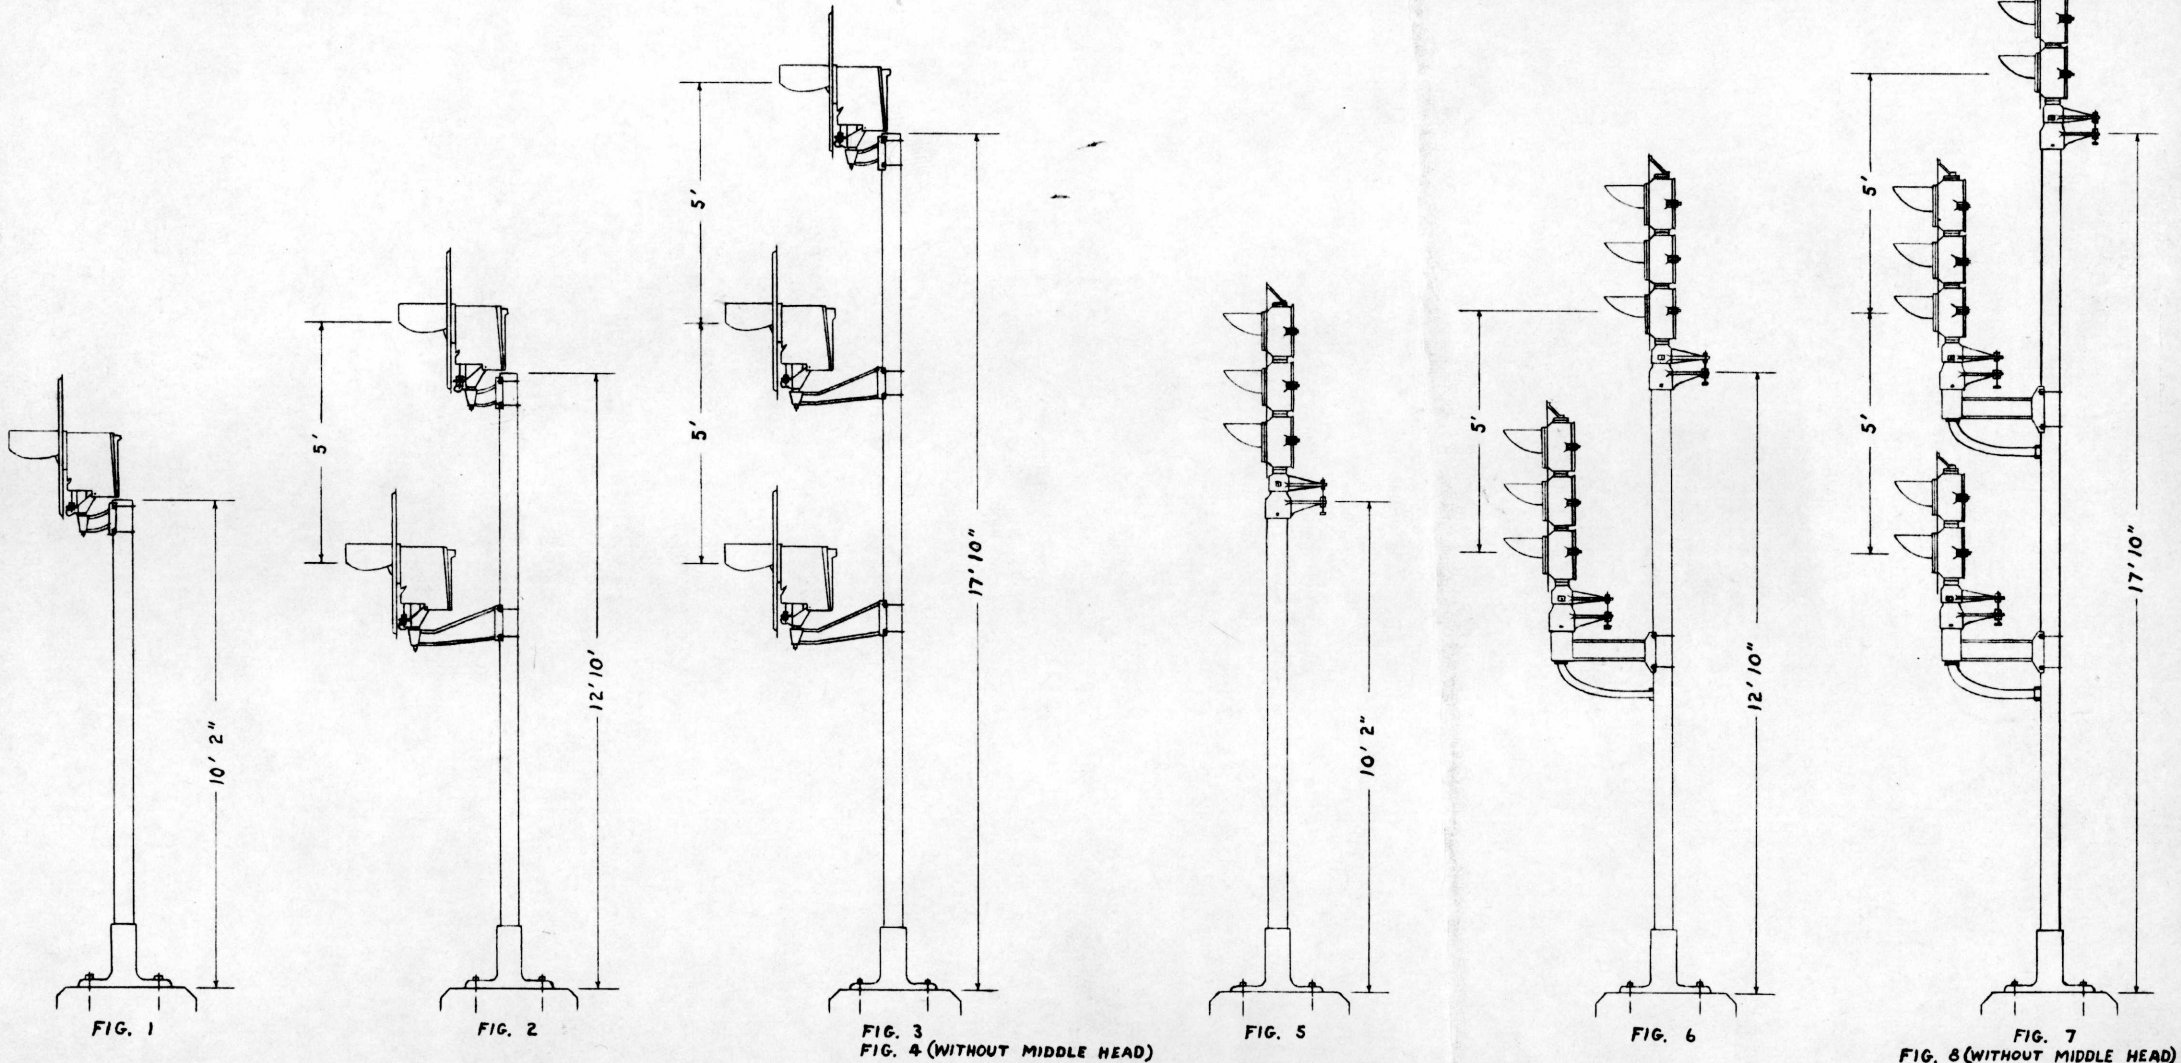

G.N.RY. PLAN OF STANDARD ARRANGEMENT OF HEADS FOR LIGHT TYPE SIGNALS

OFFICE OF ENGINEER SIGNALS & COMM. ST. PAUL, MINN.

Drawn by **G.N.K.**
 Checked by **RAA**
 Approved by **RAJ**
 ENGR. SIG. COMM.
 JAN. 11, 1960
 167-156