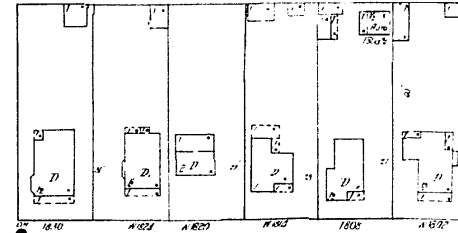

SPokane Ice Arena Inc
SKATING RINK
WOOD TRUSS RINK

729

70

CANNON

719

720

SHARP

AV. 75ft wide