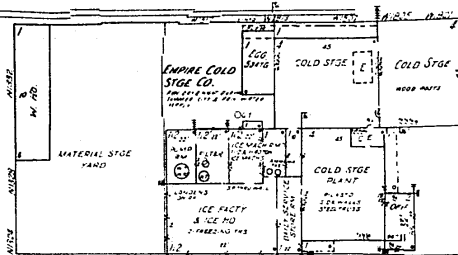

SPokane Ice Arena Inc
SKATING RINK
WOOD TRUSS RINK

729

70

CANNON

719

720

SHARP

AV. 75ft wide